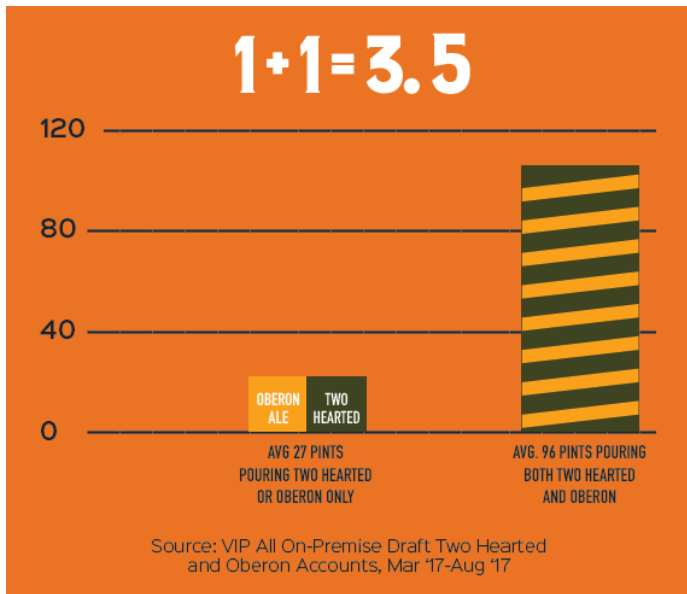

HAZY DAYS OF SUMMER

APRIL - AUGUST

There is a compounding effect on both Oberon® and Two Heated® when they are placed together. This Summer these two high volume beers are joined by our newest year round beer: Official®.

- **Two Heated draft volume grows** – and actually accelerates – after Oberon is released. Two Heated and Oberon drinkers are different. Tap into a different and larger customer base!

- **Specialty Point of Sale**