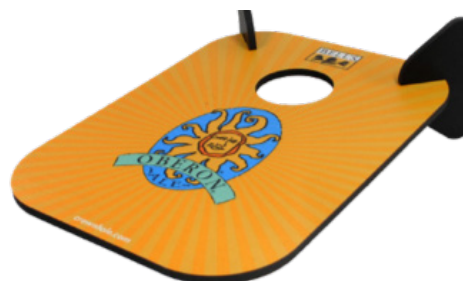

\$7.50/ea

PLAYING CARDS

\$3/ea

GENERAL POINT OF SALE

SERVER BAR MAT

\$15/ea

CHANNEL BAR MAT

\$8/ea

PINT GLASS

\$24/24cs

NALGENE BOTTLE

\$10/32oz
\$10/16oz

CORNHOLE TABLE GAME

\$10/ea

TEMPORARY TATTOO

\$10/100pk