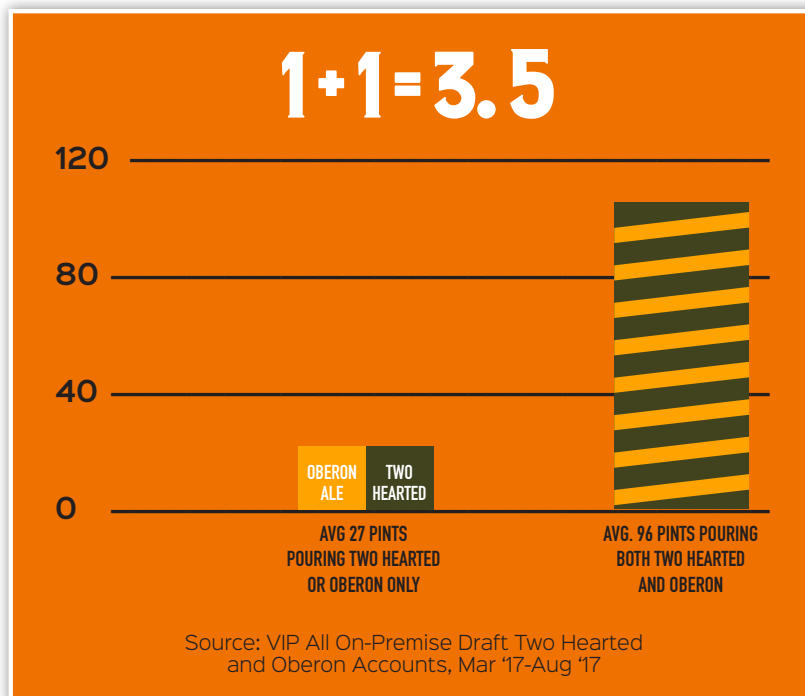

DOUBLE TAP CHALLENGE

THERE IS A COMPOUNDING EFFECT ON BOTH OBERON AND TWO HEARTED WHEN POURED TOGETHER

1+1=3.5

TWO HEARTED DRAFT VOLUME GROWS - AND ACTUALLY ACCELERATES - AFTER OBERON IS RELEASED. TWO HEARTED AND OBERON DRINKERS ARE DIFFERENT. TAP INTO A DIFFERENT AND LARGER CUSTOMER BASE!

THIS VELOCITY INCREASE HAS HELD TRUE FOR 4 STRAIGHT YEARS. THE MAJORITY OF RETURNING DOUBLE TAP ACCOUNTS SEE AN INCREASE YEAR OVER YEAR.